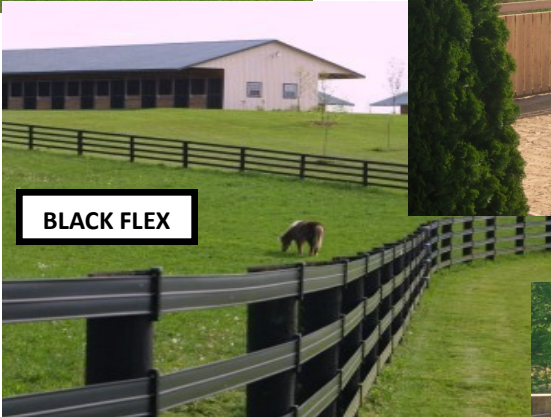

## FARM FENCE IMPROVEMENTS

**10% OFF ALL FENCE SUPPLIES** WITH COPY OF THIS AD

Esch's Fencing LLC is your one stop shop and complete source for retail and wholesale fencing needs. Serving PA, DE, MD and NJ since 1987 with quality fence products for your child/pet protection. Esch's large inventory includes Rustic Split Rail, Post and Board, Wood Slip Board, Centaur® Flexible Fence Rail, Heavy Duty PVC Horse Rail & Wire Mesh (PVC Coated or Galvanized).

**POST & RAIL**

**PVC RANCH RAIL**

**SLIP BOARD**

**TRAINING ROUND PENS**

**BLACK FLEX**

**HORSE WIRE w FLEX ON TOP**

**BLACK POWDER COATED HEAVY DUTY GATES (OPTIONAL COLORS)**

**610-857-1676**